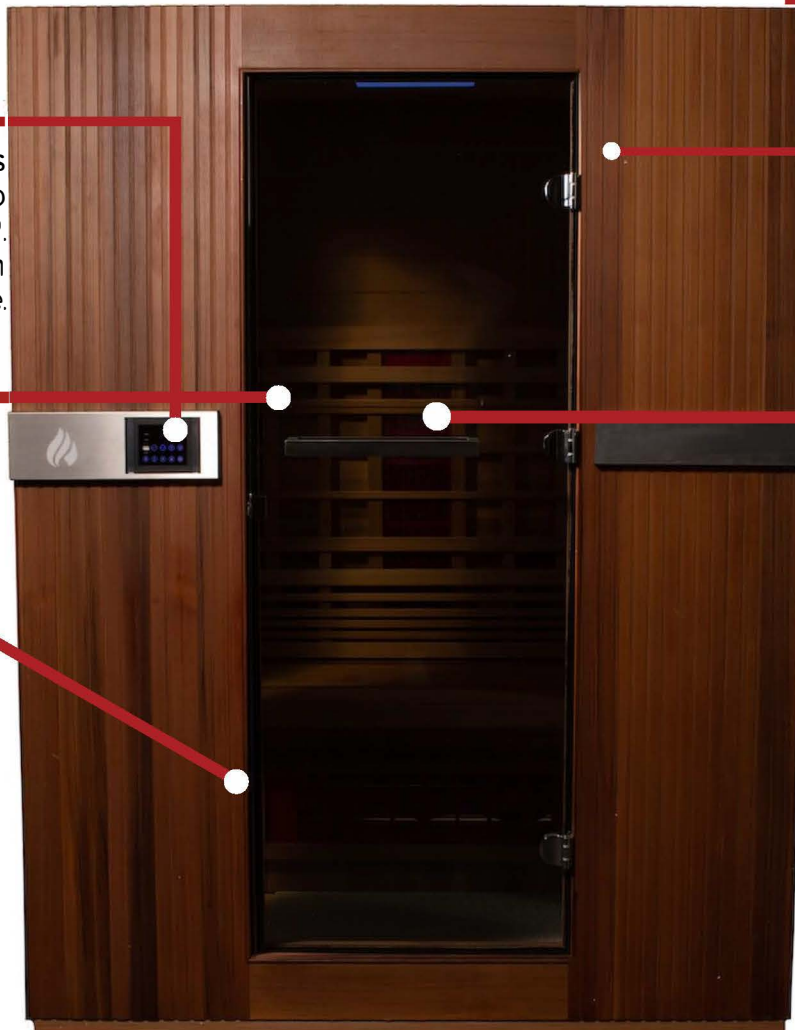

INSPIRE 3

TRUE FULL SPECTRUM

Patented Controller

Professional series controller with ability to connect with New APP. Have the ability to turn on from anywhere.

Enclosed Door

Less than 5% heat reduction.

Mirrored Glass

Enjoy privacy with mirrored side and door glass.

12' power cord.
Back bottom.

"A" Grade Cedar

Only the best Western Red Canadian Cedar. Natural Antimicrobial. Vertical grain. PEFC™ certified green.

Full Spectrum

Wood

"A" Grade Lumber
Western Red Cedar
PEFC™
Vertical Grain

Interior

Width: 56"
Depth: 40"
Height: 73"

Exterior

Width: 59.5"
Depth: 43.5"
Height: 78"

Health Mate Sauna