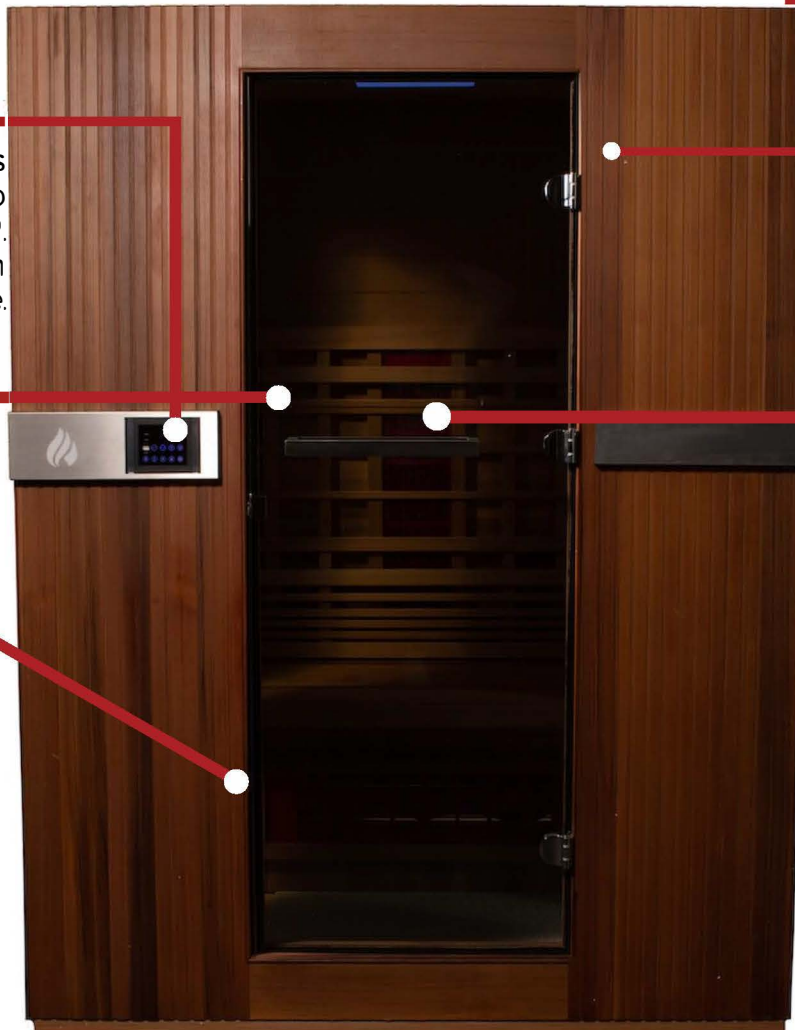

INSPIRE 3

TRUE FULL SPECTRUM

Patented Controller

Professional series controller with ability to connect with New APP. Have the ability to turn on from anywhere.

Enclosed Door

Less than 5% heat reduction.

Mirrored Glass

Enjoy privacy with mirrored side and door glass.

12' power cord.
Back bottom.

"A" Grade Cedar

Only the best Western Red Canadian Cedar. Natural Antimicrobial. Vertical grain. PEFC™ certified green.

Full Spectrum

Tecoloy MAX™ mid and far infrared heaters. LED near infrared light therapy.

Relax in comfort with our new and unique sauna perfect for ultimate sweat.

3-Prong Grounded Receptacle
NEMA 5-15/20R

SPECIFICATIONS